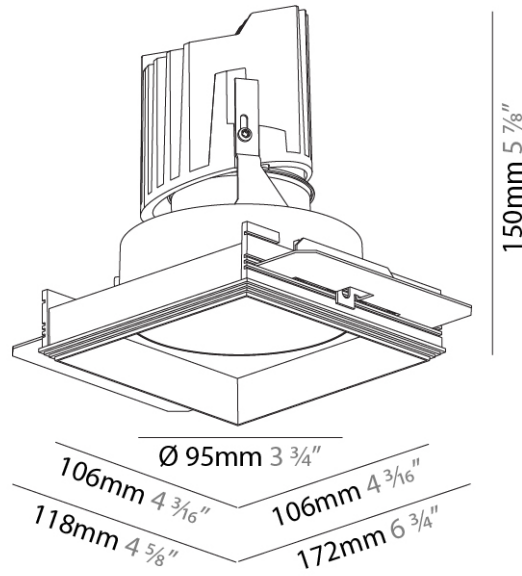

ELECTRICAL

Lamp Type: LED (Zhaga Standard)
Input Wattage (W): 15.5
Total Output Wattage (W): 14.5
Dimming: Tri-Mode (Non-Dimming and Phase Dimming (120Vac only) and 0-10V Dimming)
Driver Included: No
Driver Location: Recessed Housing
Driver Type: Constant Current - Universal
Driver Class: Class 2
Housing: See components
Input Voltage (V): 120 - 277
Constant Current (MA): 500

LED

Number of LEDs: 1
Color Temperature (°K): 2700 / 3000 / 3500 / 4000
Max. Delivered Lumen (lm): 940 / 980 / 1029 / 1050
Nominal Lumen (lm): 1386 / 1438 / 1511 / 1542
CRI: >90 CRI
Efficiency (%): 87.9 / 88.4 / 87.9
Lamp Life (hrs): 50000
Upon Request: RGB-W Tunable White Special Color Temperature Special LED

OPTICAL

Reflector°: 20 / 40 / 60
Upon Request: Special Beam Angles

RATINGS AND CERTIFICATIONS

Available for international specifications by adding 'INT' at the end of the existing Model #. For assistance on 'custom' specifications, contact zteam@zaneen.com. In a constant effort to supply the best product, we reserve the right to change specifications or materials without notice. The most recent specification sheets are found at zaneen.com

IP rating: IP20